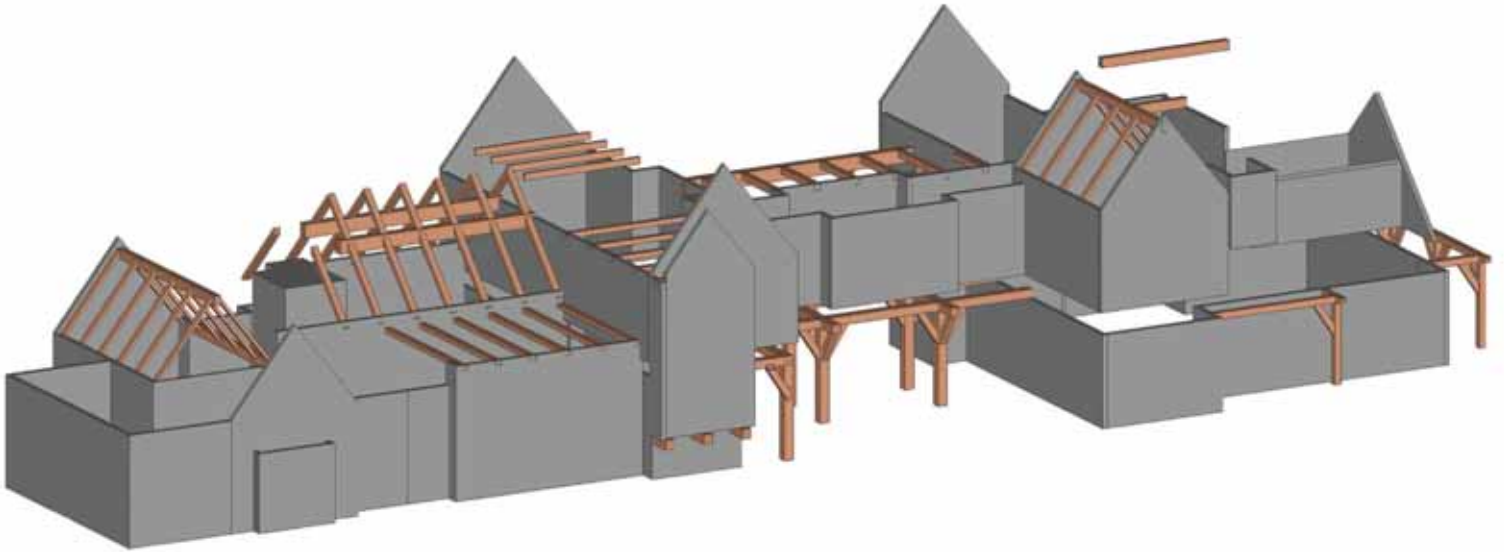

HGTV Dream Home 2006

Harmony Timberworks

Residential and Commercial Timber Frame Systems

800-968-9663 828-264-2314 645 Roby Greene Road • Boone, NC 28607
www.HarmonyTimberworks.com